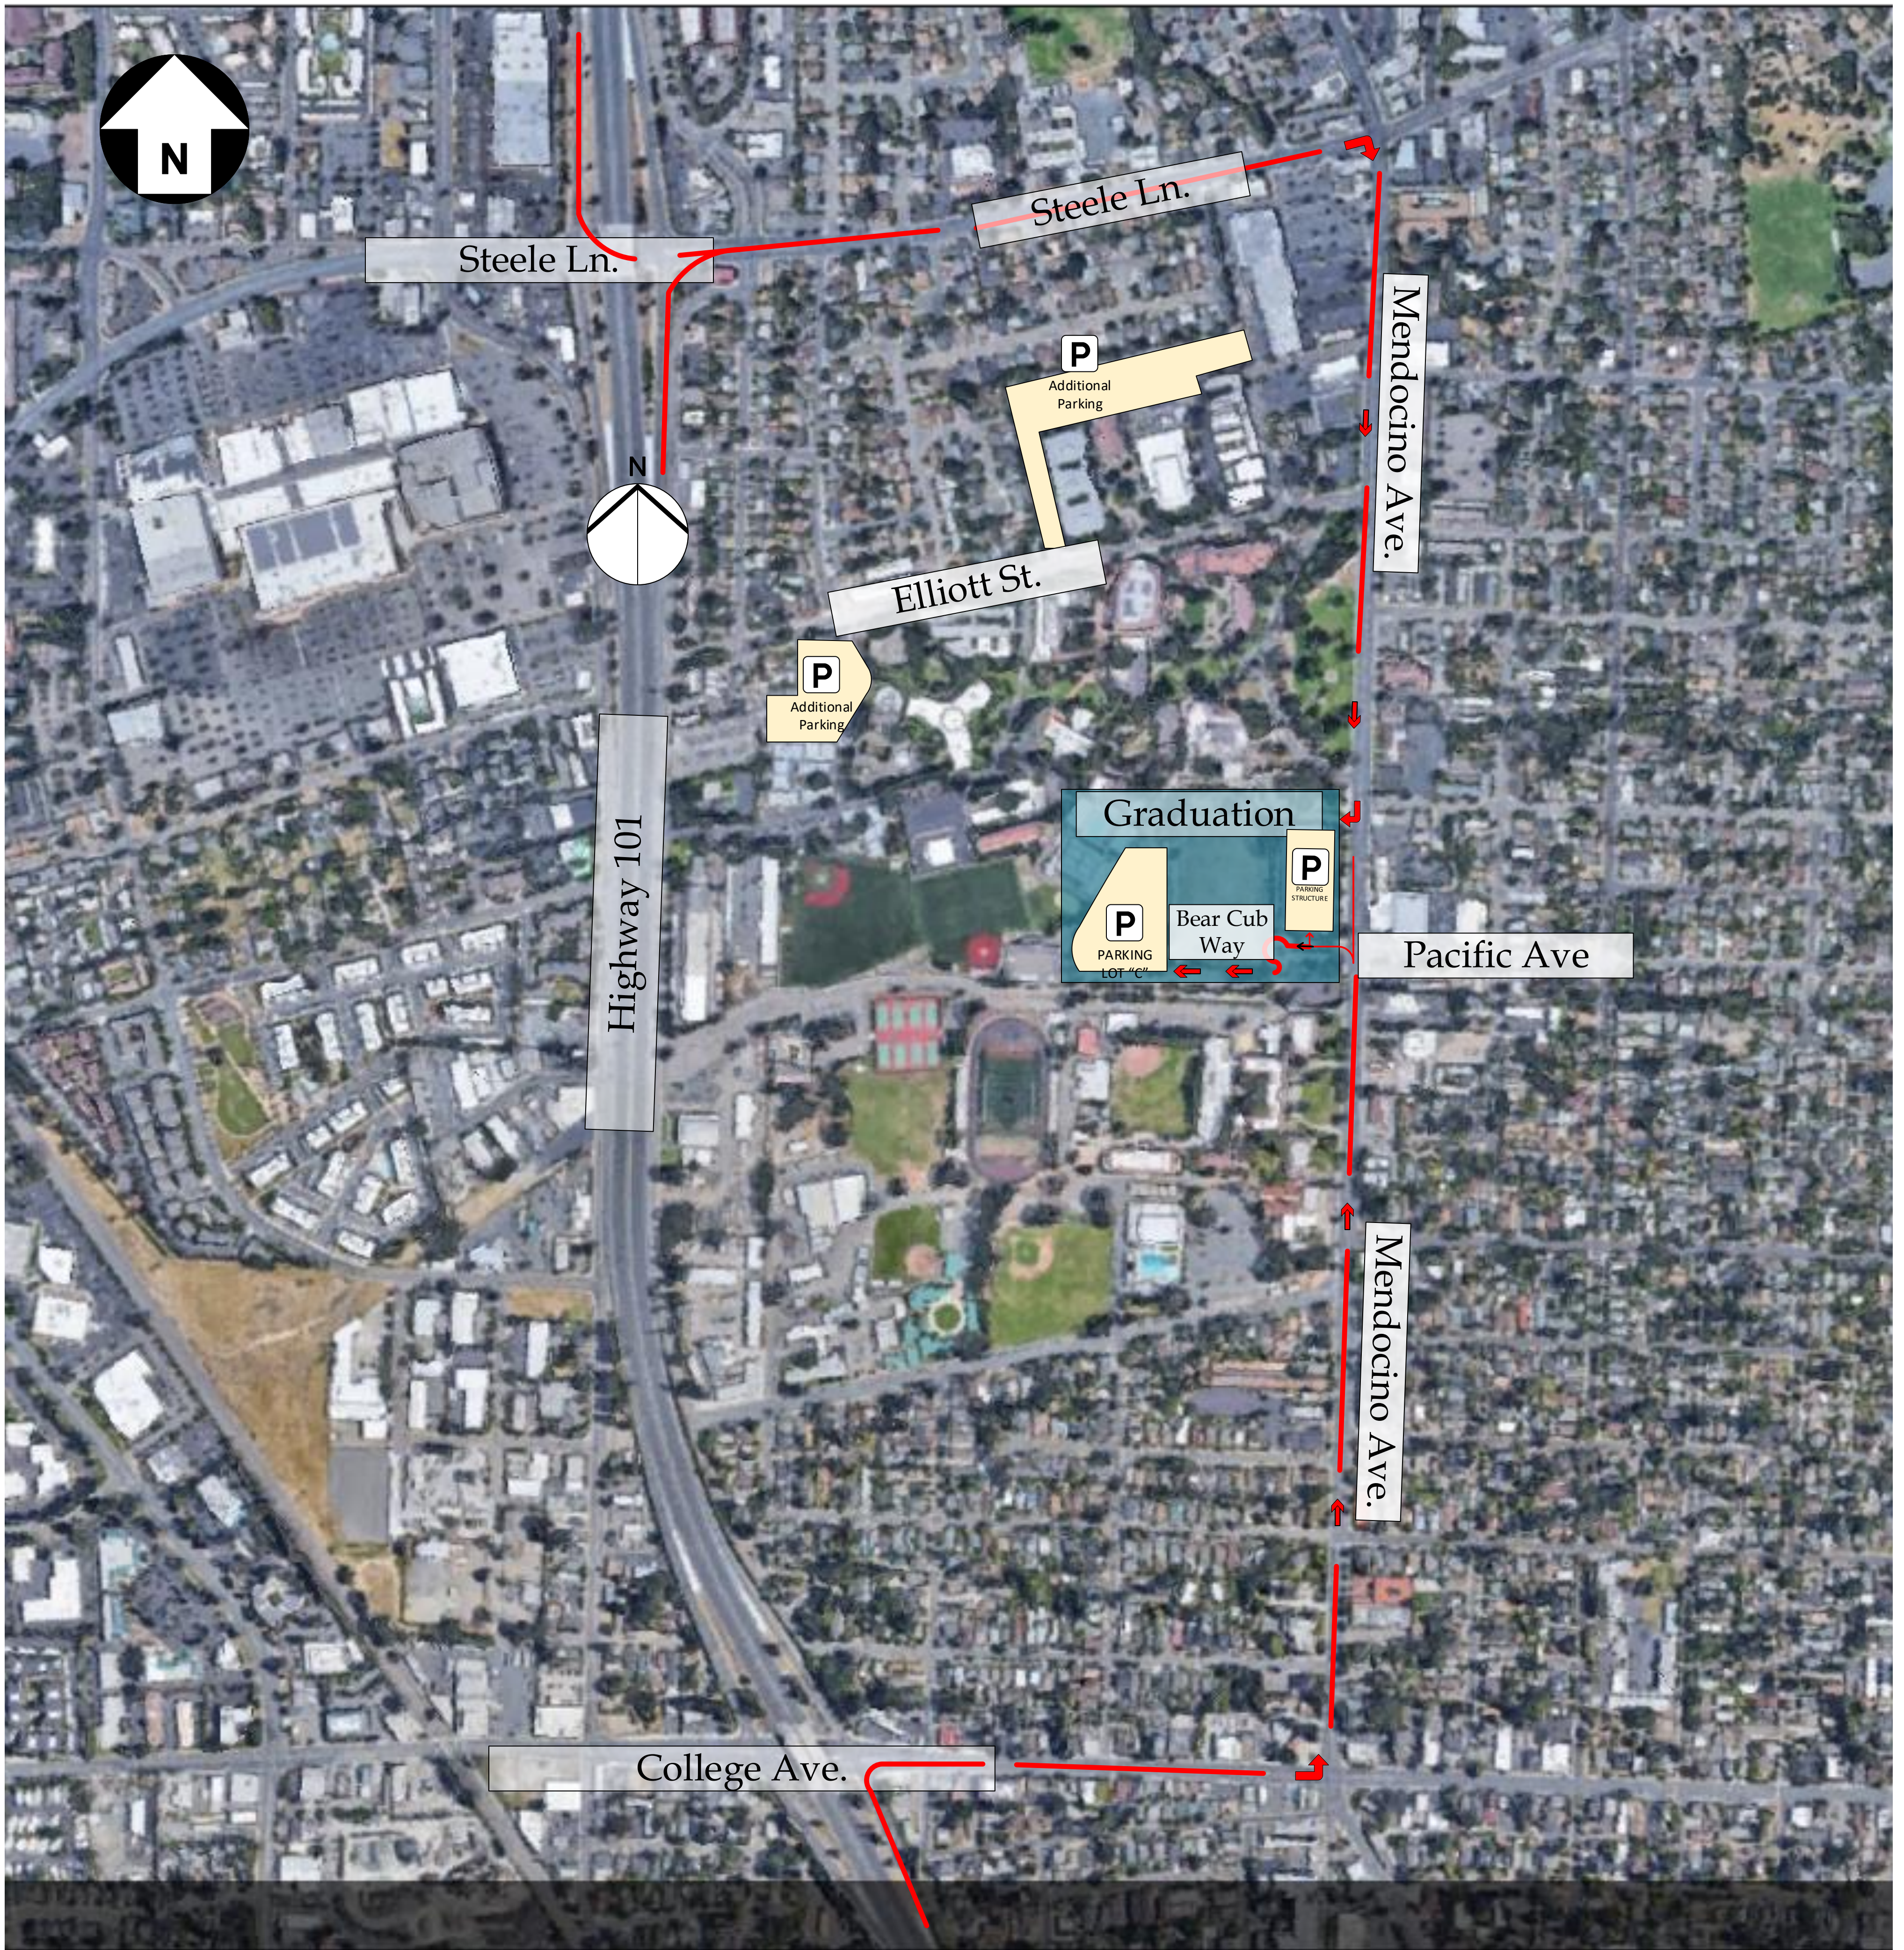

SRJC 2022 Commencement Site

May 28 at 9:00 am.

1501 MENDOCINO AVE.

Driving Directions From South:

Drive on 101 North to Santa Rosa
 Exit on College Ave. (Exit 490) and turn right
 Half a mile aprox. turn left at Mendocino Ave
 About half a mile turn left at Pacific Ave. and into Bear Cub Way. From this point enter into the Parking Structure on your right or keep going to enter into Parking Lot C

Driving Directions From North:

Drive on 101 South to Santa Rosa
 Exit at Steele Ln. (Exit 491) and turn left
 Half a mile aprox. turn right at Mendocino Ave
 About half a mile by the Pedestrian Crossing turn right to enter into the Parking Structure or keep going to Pacific Ave. to enter into Parking Lot C